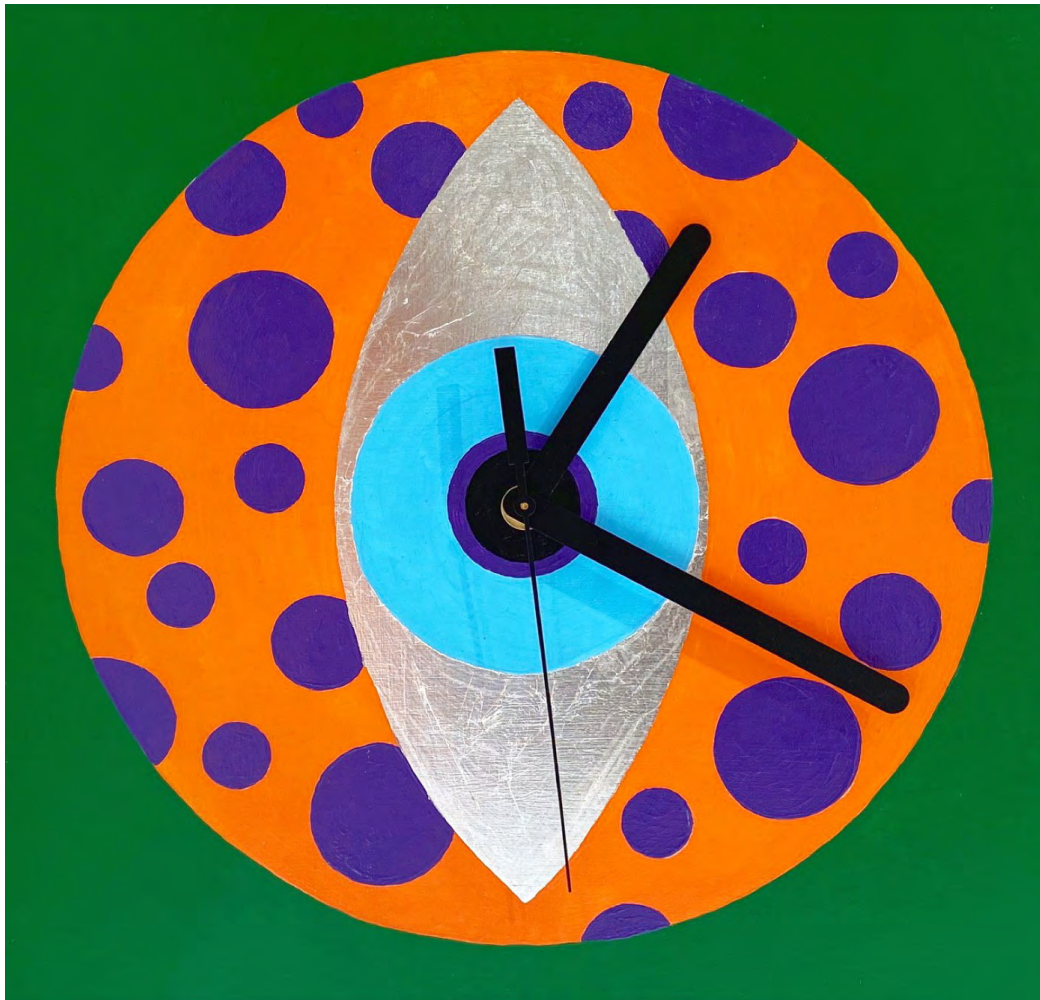

## SHRINE // Nathalia Suizu

*Mother & Child*  
By Nathalia Suizu  
Acrylic, Gouache & Silver Leaf on Birch  
95x70cm in Raw Oak Float Frame  
\$2400 **SOLD**

*Night Star*  
By Nathalia Suizu  
Acrylic, Gouache & Silver Leaf on Board  
36x45 cm in Raw Oak Float Frame  
\$650 **SOLD**

*Cycles Wall Clock No. 1*  
*By Nathalia Suizu*  
*Acrylic and Silver Leaf on Birch, Seiko Clock Components*  
*30x30cm*  
*\$250 **SOLD***

*Cycles Wall Clock No. 2*

*By Nathalia Suizu*

*Medium vary, incl. Acrylic, Silver Leaf and/or Glitter on Birch, Seiko Clock Components*

*30x30cm*

*\$250*

*Cycles Wall Clock No. 3*

*By Nathalia Suizu*

*Medium vary, incl. Acrylic, Silver Leaf and/or Glitter on Birch, Seiko Clock Components*

*30x30cm*

*\$250 **SOLD***

*Cycles Wall Clock No. 4*

*By Nathalia Suizu*

*Medium vary, incl. Acrylic, Silver Leaf and/or Glitter on Birch, Seiko Clock Components*

*30x30cm*

*\$250 **SOLD***

*Cycles Wall Clock No. 5*

*By Nathalia Suizu*

*Medium vary, incl. Acrylic, Silver Leaf and/or Glitter on Birch, Seiko Clock Components*