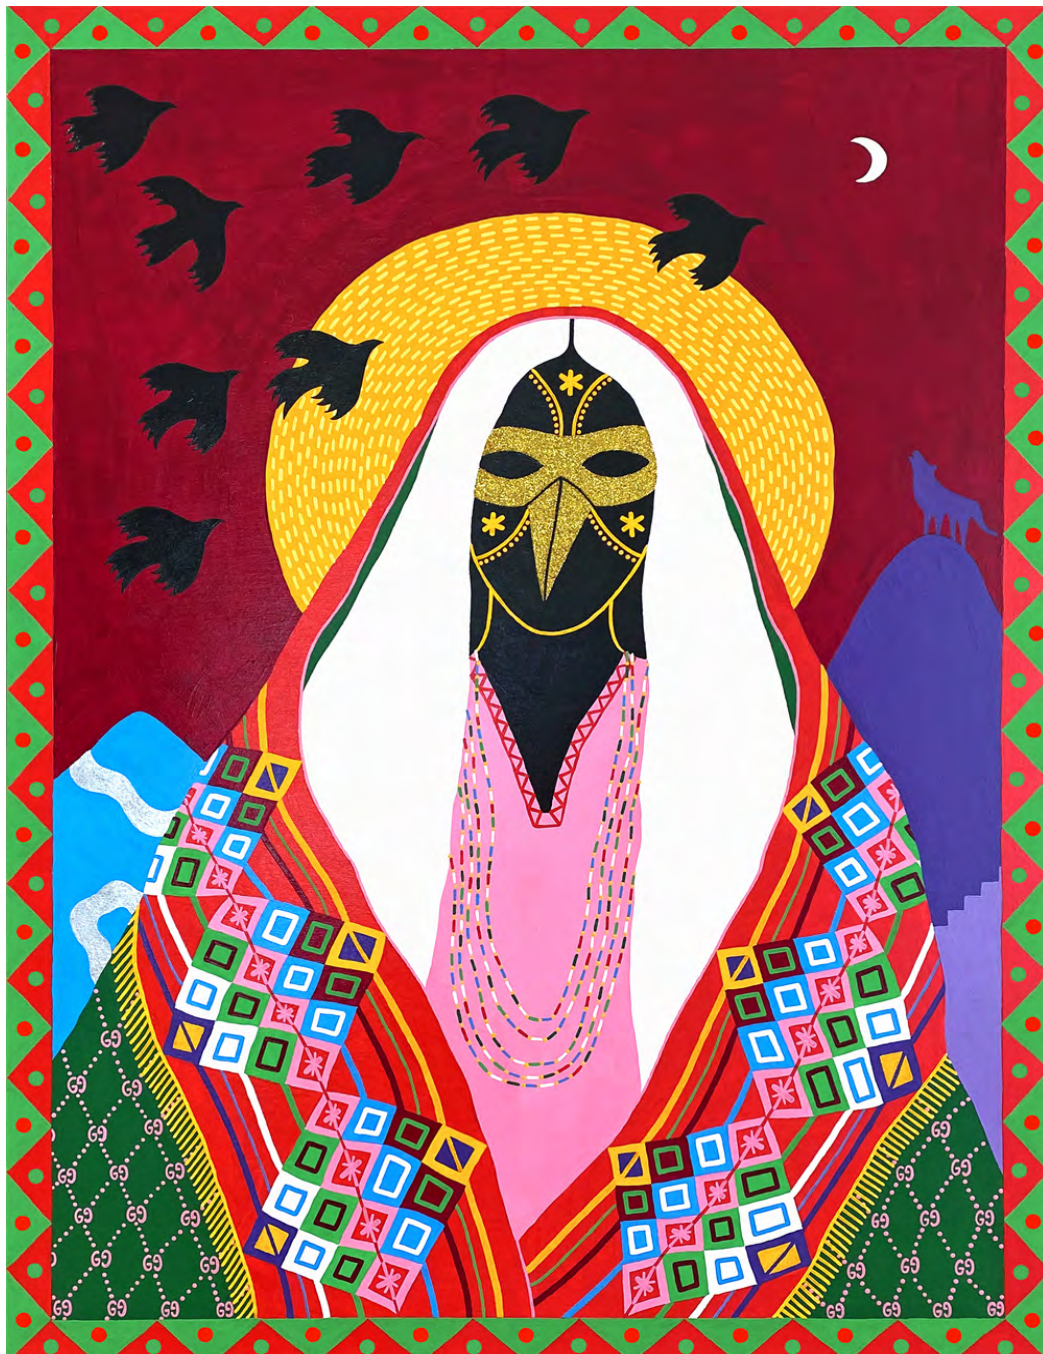

## SHRINE // Nathalia Suizu

*Mother & Child*  
By Nathalia Suizu  
Acrylic, Gouache & Silver Leaf on Birch  
95x70cm in Raw Oak Float Frame  
\$2400 **SOLD**

*Night Star*  
By Nathalia Suizu  
Acrylic, Gouache & Silver Leaf on Board  
36x45 cm in Raw Oak Float Frame  
\$650 **SOLD**

*Offerings: Roses*  
*By Nathalia Suizu*  
*Acrylic & Gouache on Birch*  
*40x70cm in Raw Oak Float Frame*  
*\$1000 **SOLD***

*Sky Mother*  
By Nathalia Suizu  
Acrylic, Gouache & Silver Leaf on Birch  
95x70cm in Raw Oak Float Frame  
\$2200 **SOLD**

*The Crone*  
By Nathalia Suizu  
Acrylic, Gouache, Silver Leaf & Glitter on Birch  
95x70cm in Raw Oak Float Frame  
\$2000

*She Wolf*  
By Nathalia Suizu  
Acrylic, Silver Leaf & Glitter on Board  
59x74cm in Painted Timber Frame  
\$1000 **SOLD**

*Goddess*  
By Nathalia Suizu  
Acrylic, Gouache & Glitter on Board  
52x62cm in Painted Timber Frame  
\$950 **SOLD**

Yang  
By Nathalia Suizu  
Acrylic, Gouache & Glitter on Board  
37x54cm in Painted Timber Frame  
\$420 **SOLD**