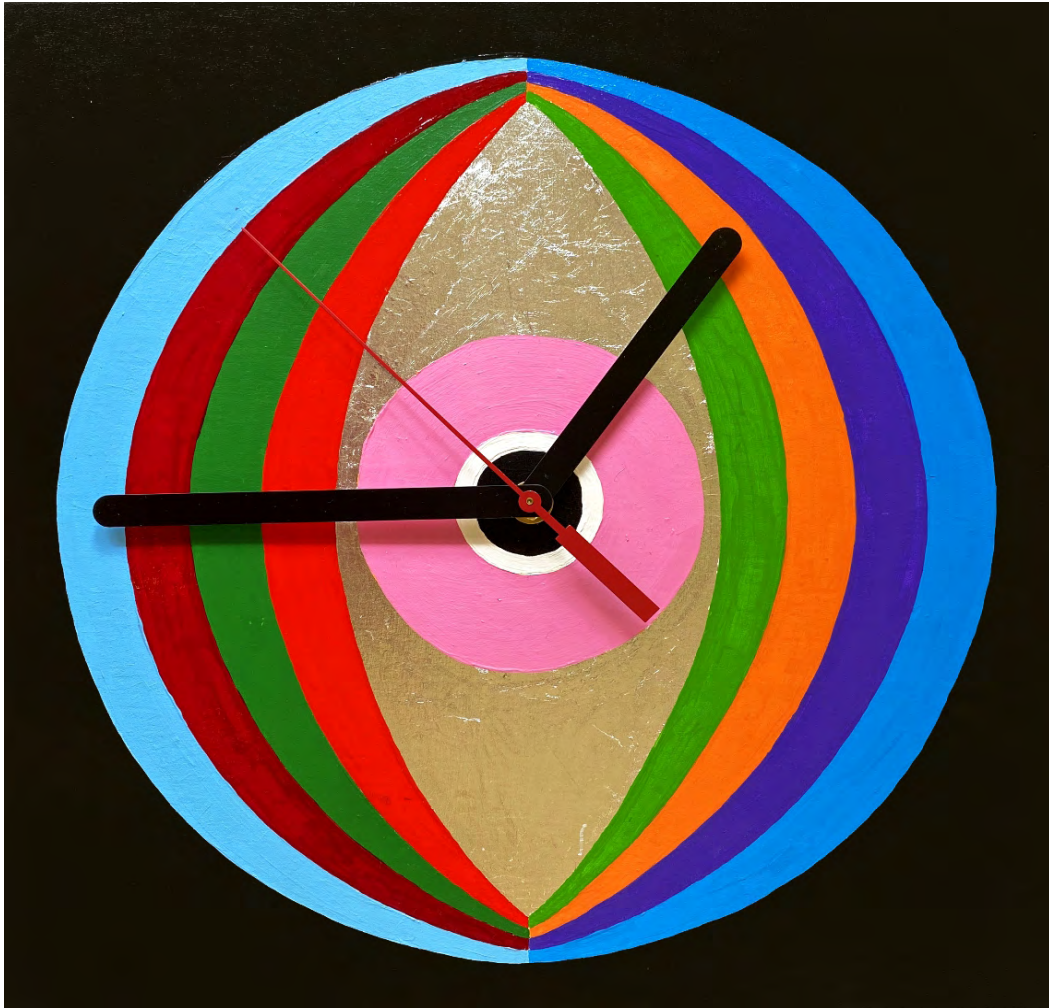

*Cycles Wall Clock No. 1*  
*By Nathalia Suizu*  
*Acrylic and Silver Leaf on Birch, Seiko Clock Components*  
*30x30cm*  
*\$250 **SOLD***

*Cycles Wall Clock No. 2*

*By Nathalia Suizu*

*Medium vary, incl. Acrylic, Silver Leaf and/or Glitter on Birch, Seiko Clock Components*

*30x30cm*

*\$250*

*Cycles Wall Clock No. 3*

*By Nathalia Suizu*

*Medium vary, incl. Acrylic, Silver Leaf and/or Glitter on Birch, Seiko Clock Components*

*30x30cm*

*\$250 **SOLD***

*Cycles Wall Clock No. 4*