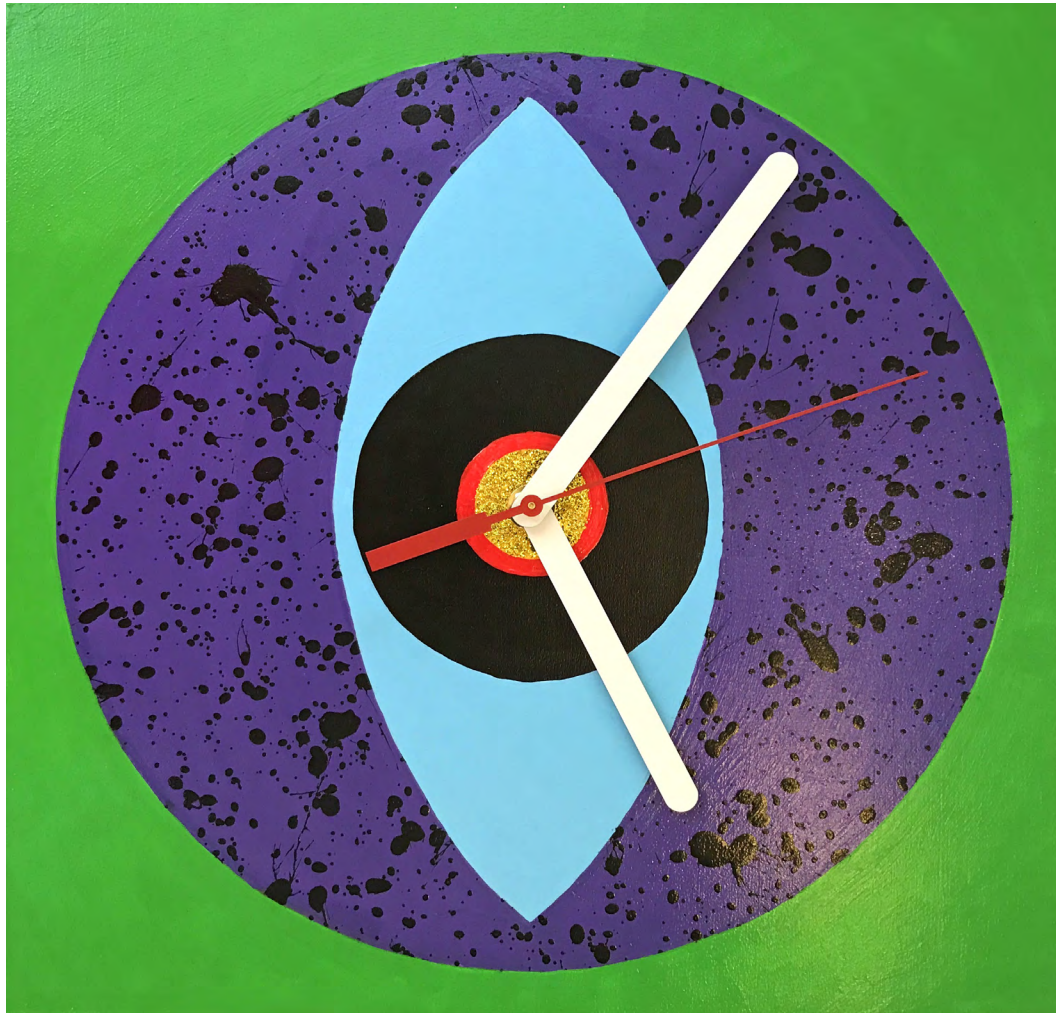

*By Nathalia Suizu*

*Medium vary, incl. Acrylic, Silver Leaf and/or Glitter on Birch, Seiko Clock Components*

*30x30cm*

*\$250 **SOLD***

*Cycles Wall Clock No. 5*

*By Nathalia Suizu*

*Medium vary, incl. Acrylic, Silver Leaf and/or Glitter on Birch, Seiko Clock Components*

*30x30cm*

*\$250*

*Cycles Wall Clock No. 6*

*By Nathalia Suizu*

*Medium vary, incl. Acrylic, Silver Leaf and/or Glitter on Birch, Seiko Clock Components*

*30x30cm*

*\$250*

*Cycles Wall Clock No. 7*