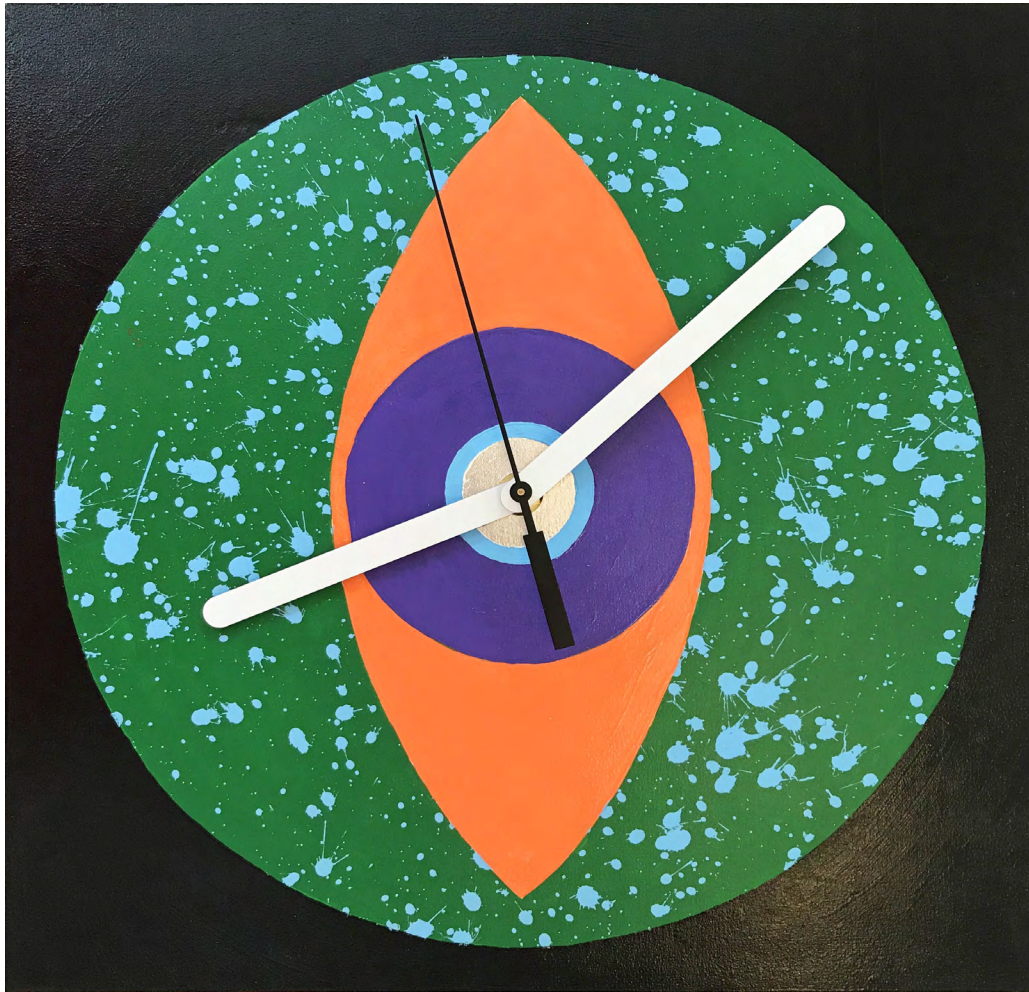

Cycles Wall Clock No. 8

By Nathalia Suizu

Medium vary, incl. Acrylic, Silver Leaf and/or Glitter on Birch, Seiko Clock Components

30x30cm

$250